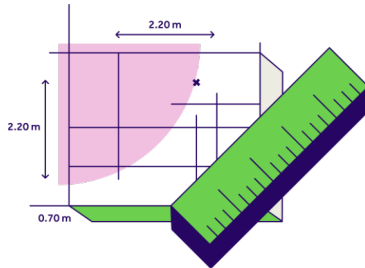

BRAND ILLUSTRATION